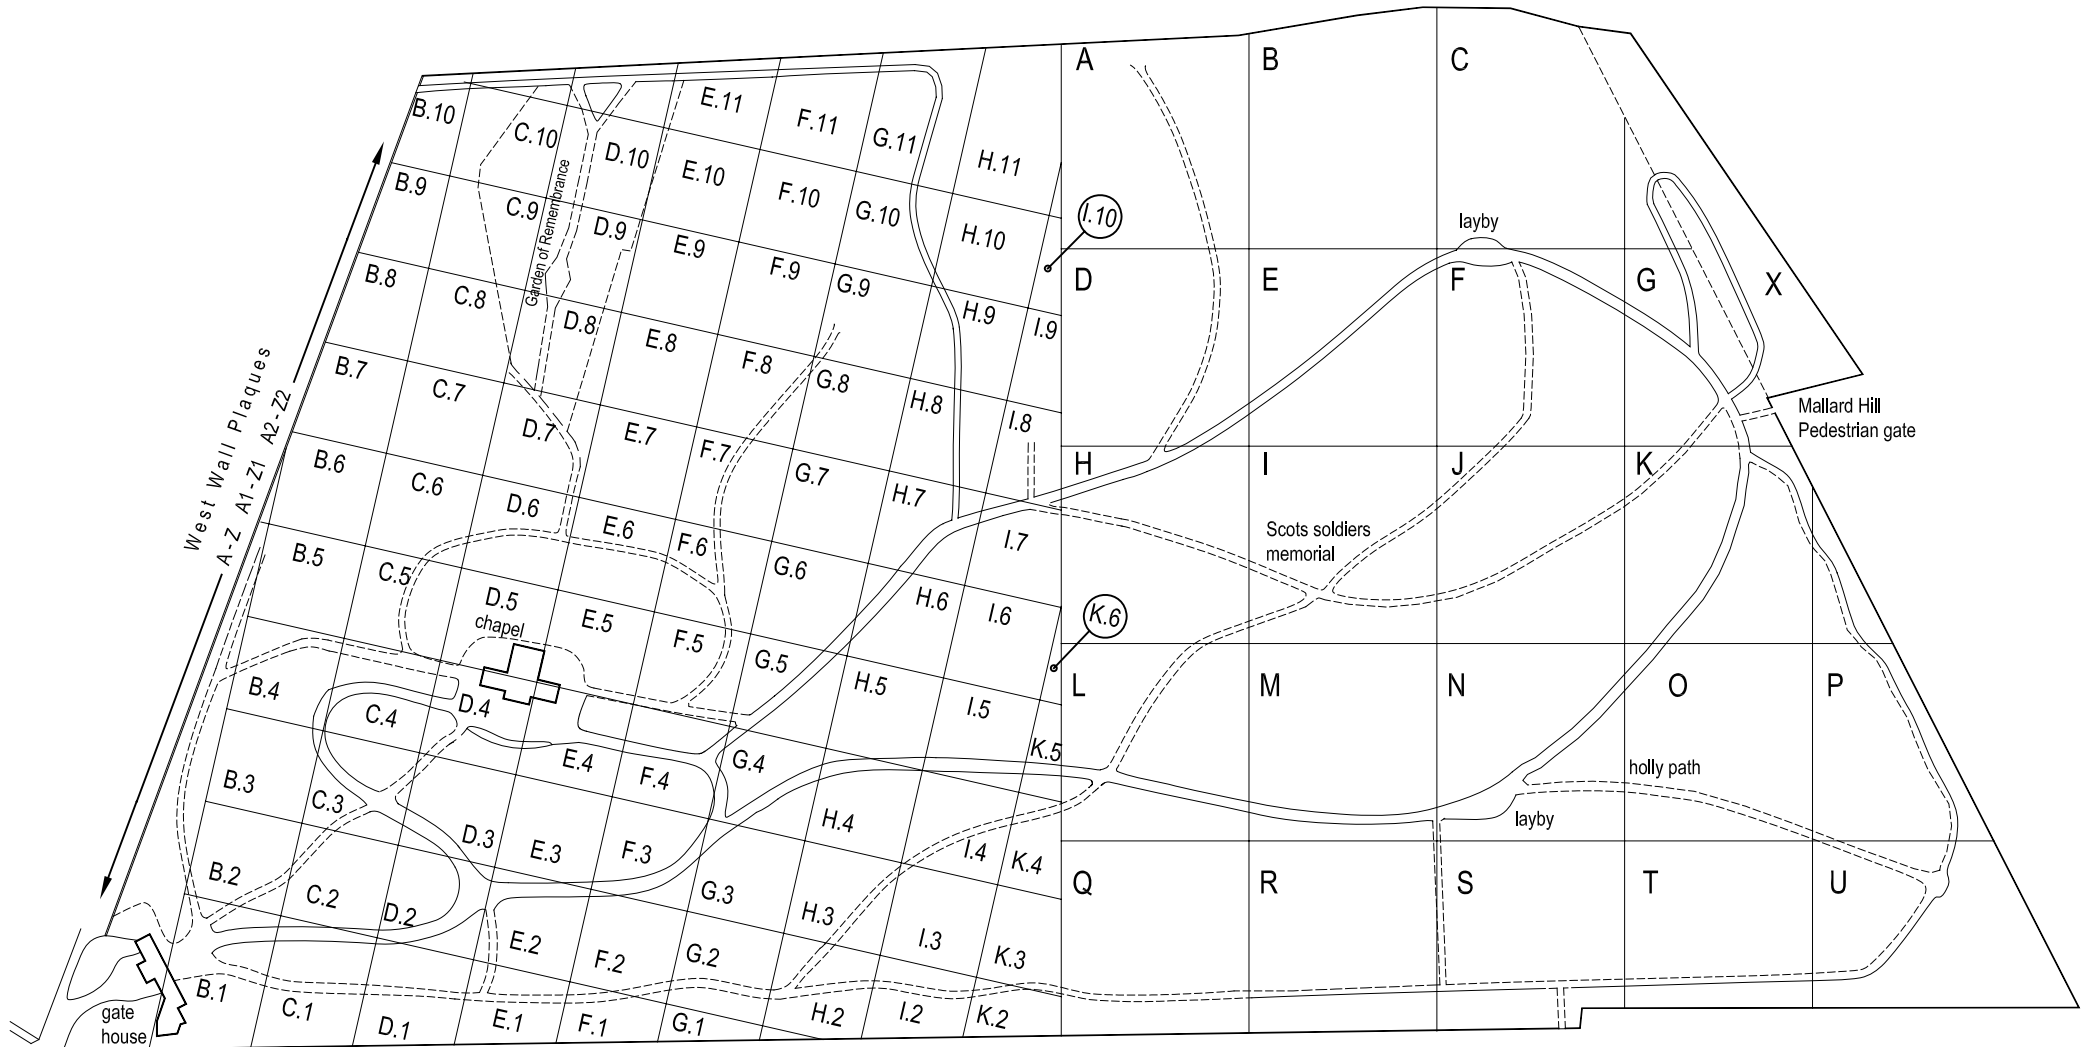

FOSTER HILL ROAD CEMETERY

KEY

-  Vehicle Access
-  Footpath